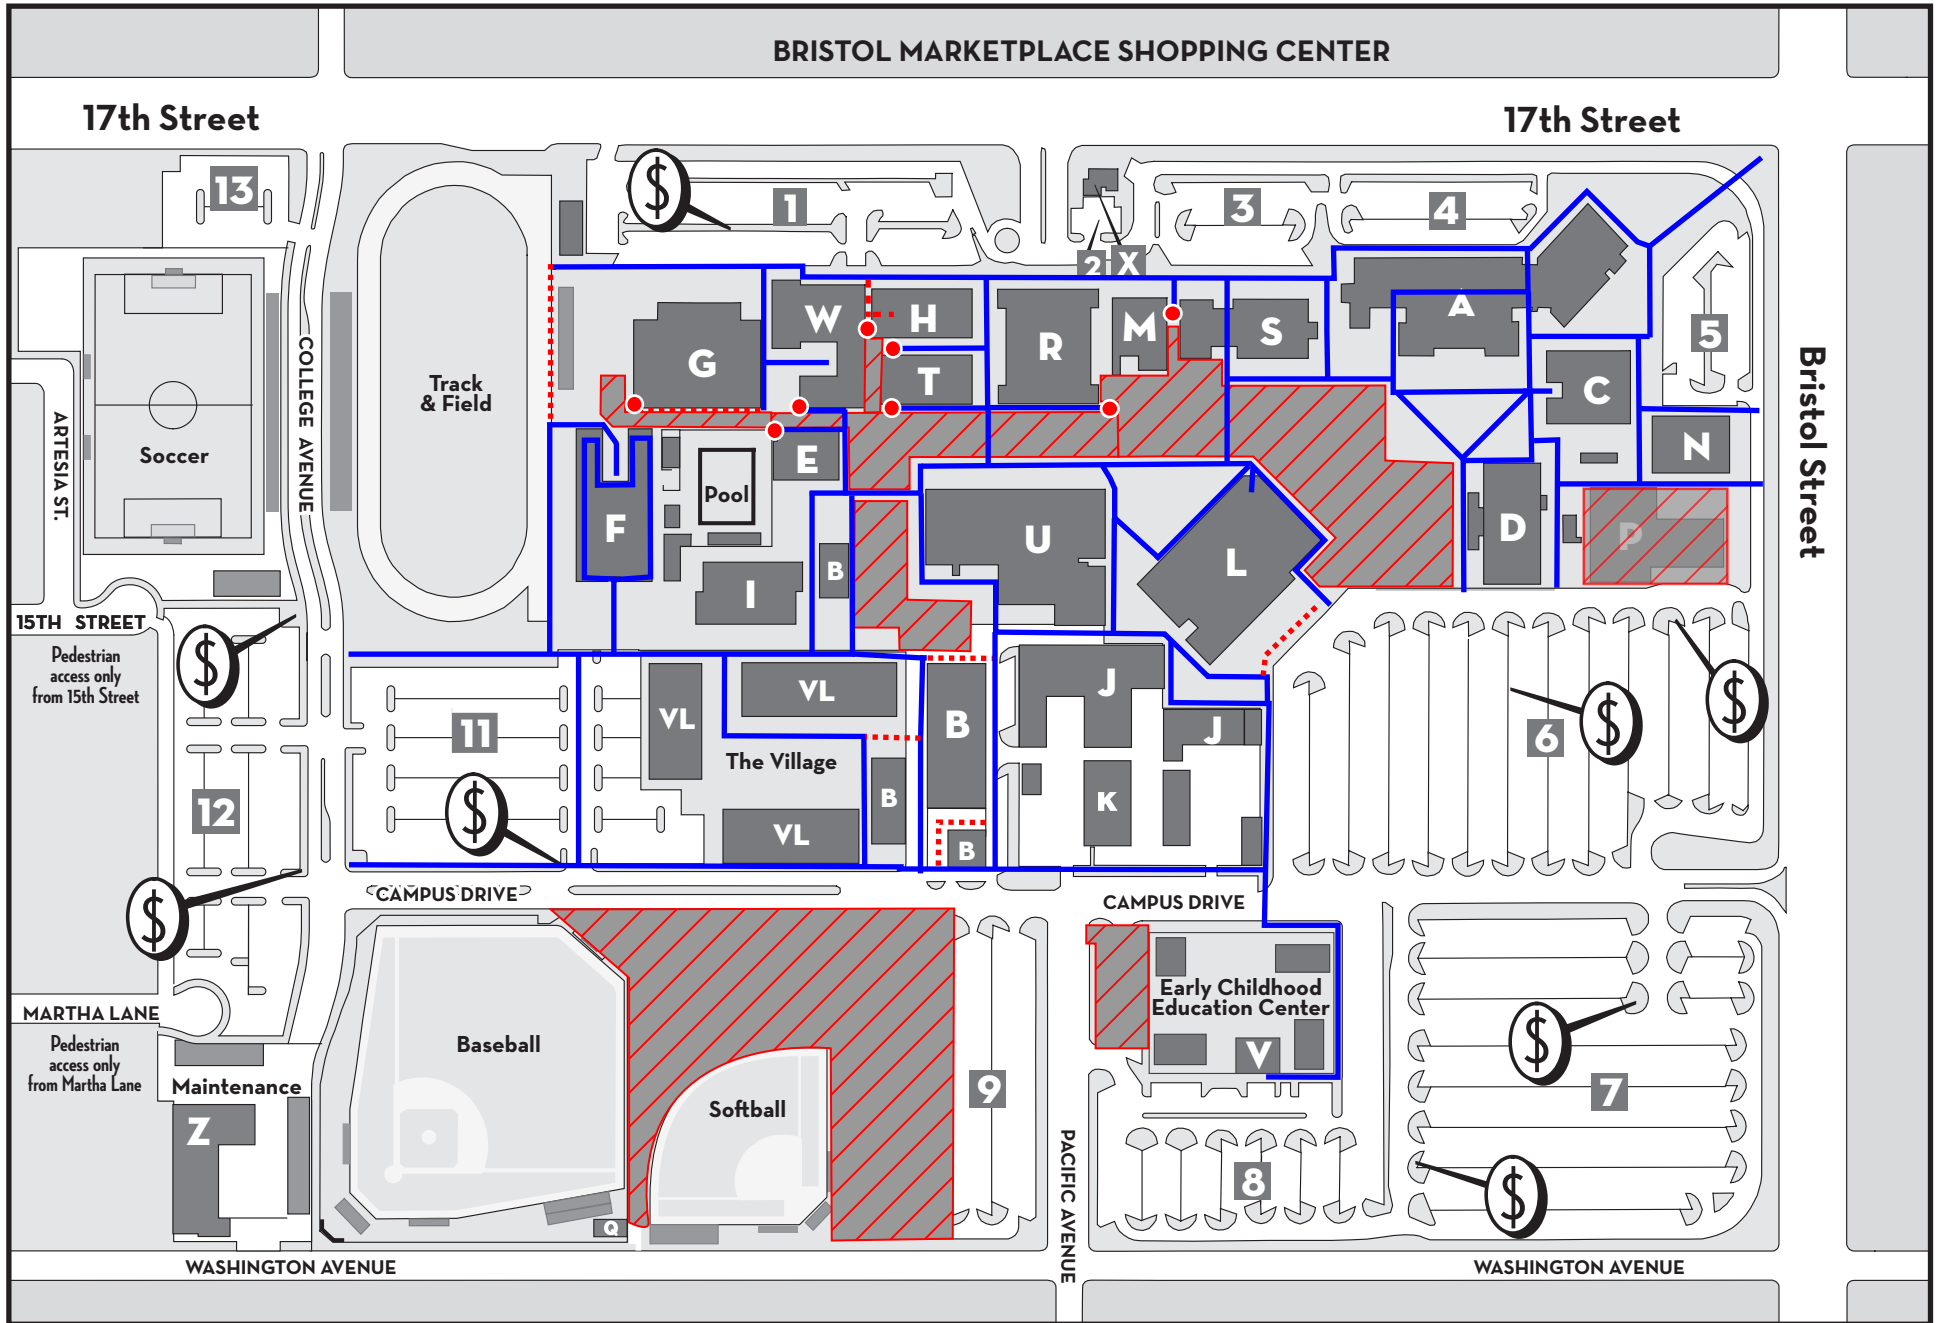

CONSTRUCTION ALERT

Date: September 6, 2017

What: SAC Construction Traffic & Pedestrian Map

When: Monday, September 11, 2017

Where: Santa Ana College

Activities:

Fencing will be altered around Buildings S & L on Monday, September 11, 2017.

Directional signage will be posted around campus to assist students and staff with access along the fenced areas.

Attachment:

SAC Access Map

BRISTOL MARKETPLACE SHOPPING CENTER

Closed for Construction

● No Access/Dead End

— Primary Access Route

- - - Alternate Access Route